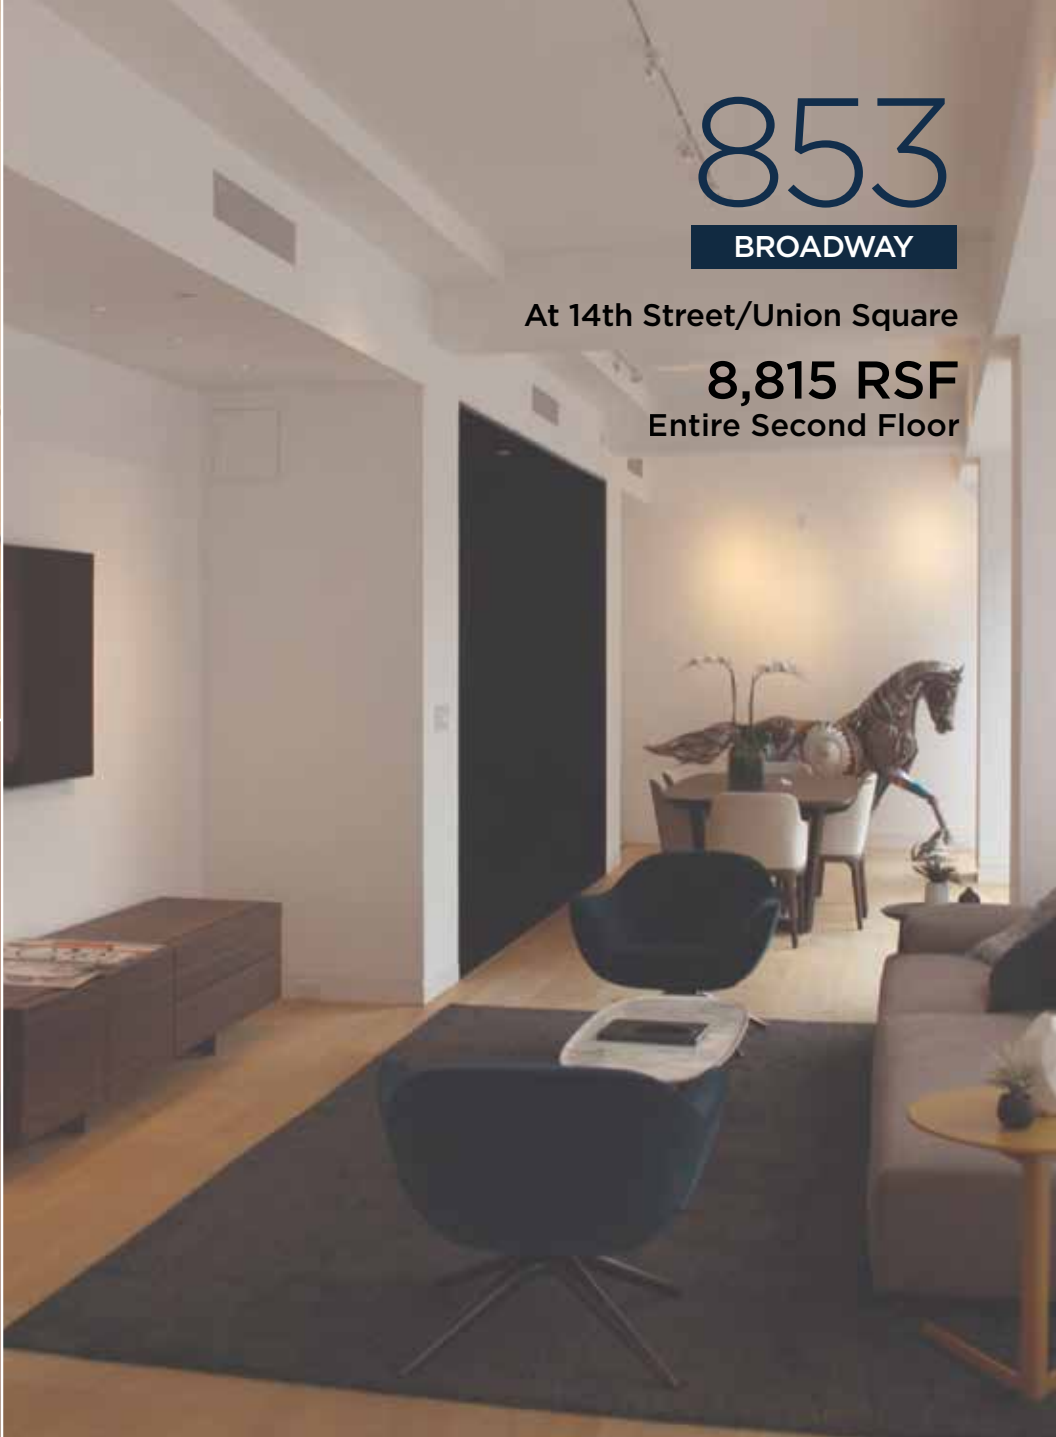

853

BROADWAY

At 14th Street/Union Square

8,815 RSF
Entire Second Floor